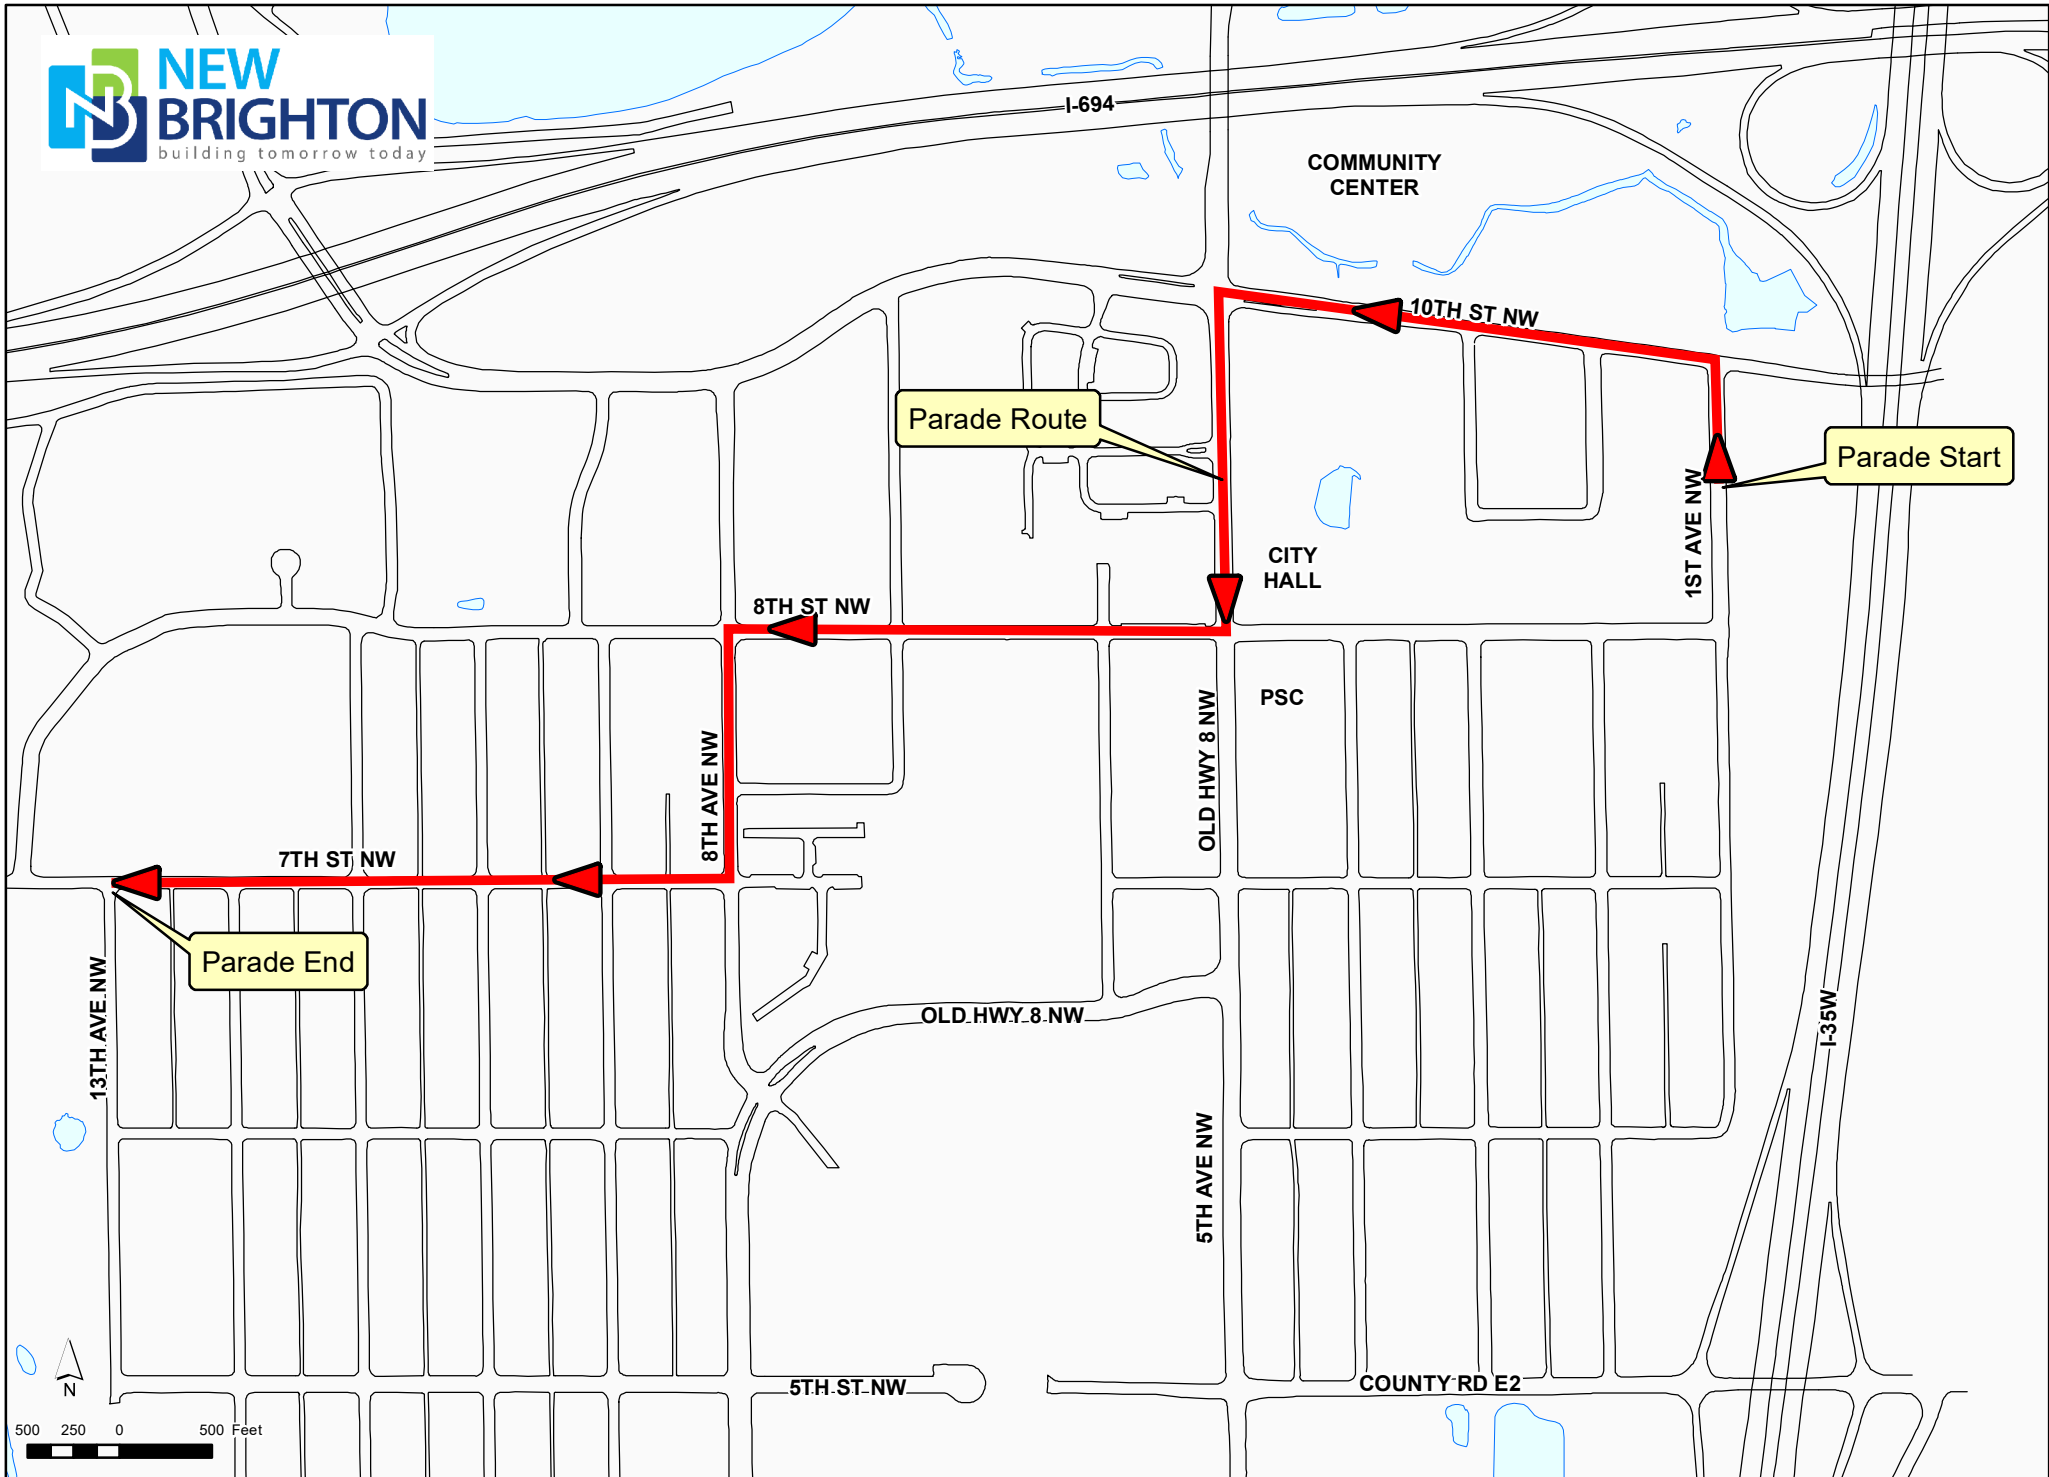

2021 New Brighton Stockyard Days Parade

Parade Route

Parade Start

Parade End

500 250 0 500 Feet